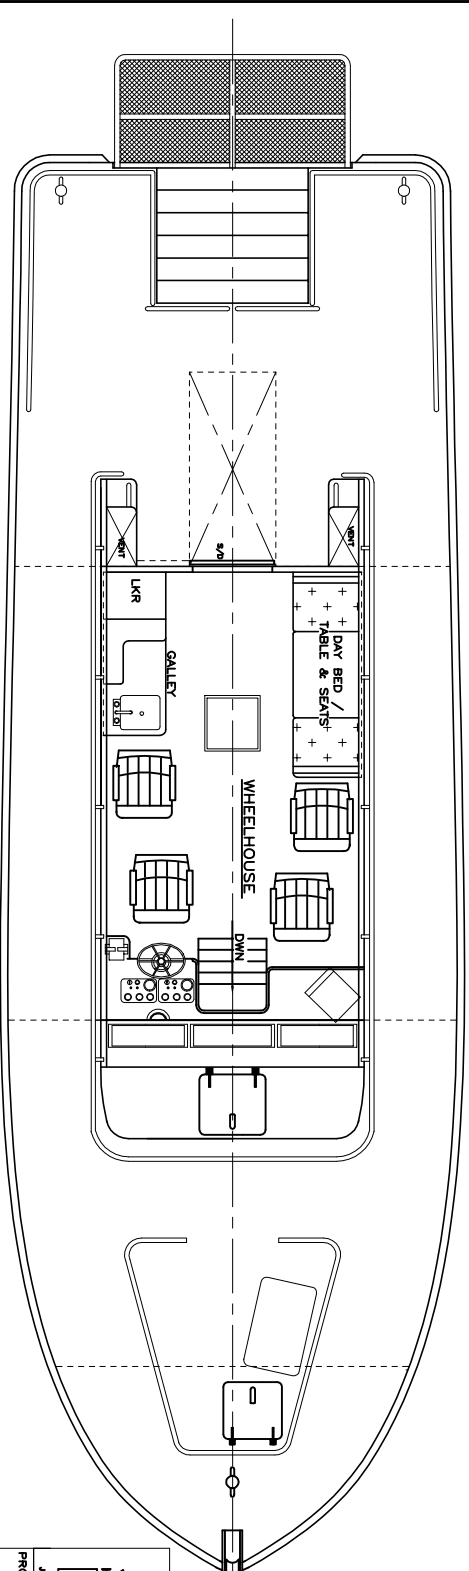

LENGTH OVERALL (HULL)	13.00	M
LENGTH DWL	11.83	M
BREADTH (MAX)	4.29	M
BREADTH (MLD)	4.10	M
DEPTH (MLD)	2.24	M
FUEL CAPACITY	2000	LITRES
FRESH WATER CAPACITY	200	LITRES

JLMD
GOLD COAST
NAVAL ARCHITECTS

P.O. BOX 326 MASTHEAD WAY
 SANCTUARY COVE QLD 4212
 AUSTRALIA
 TEL (07) 5577 9899
 FAX (07) 5577 8955
 WWW.JLMD.COM.AU

DATE 22/10/03
 DRAWN JLMD
 SCALE NTS
 DRG No. 895-G1a

TITLE
GENERAL ARRANGEMENT
 PROJECT
 13m MONOHULL PILOT BOAT