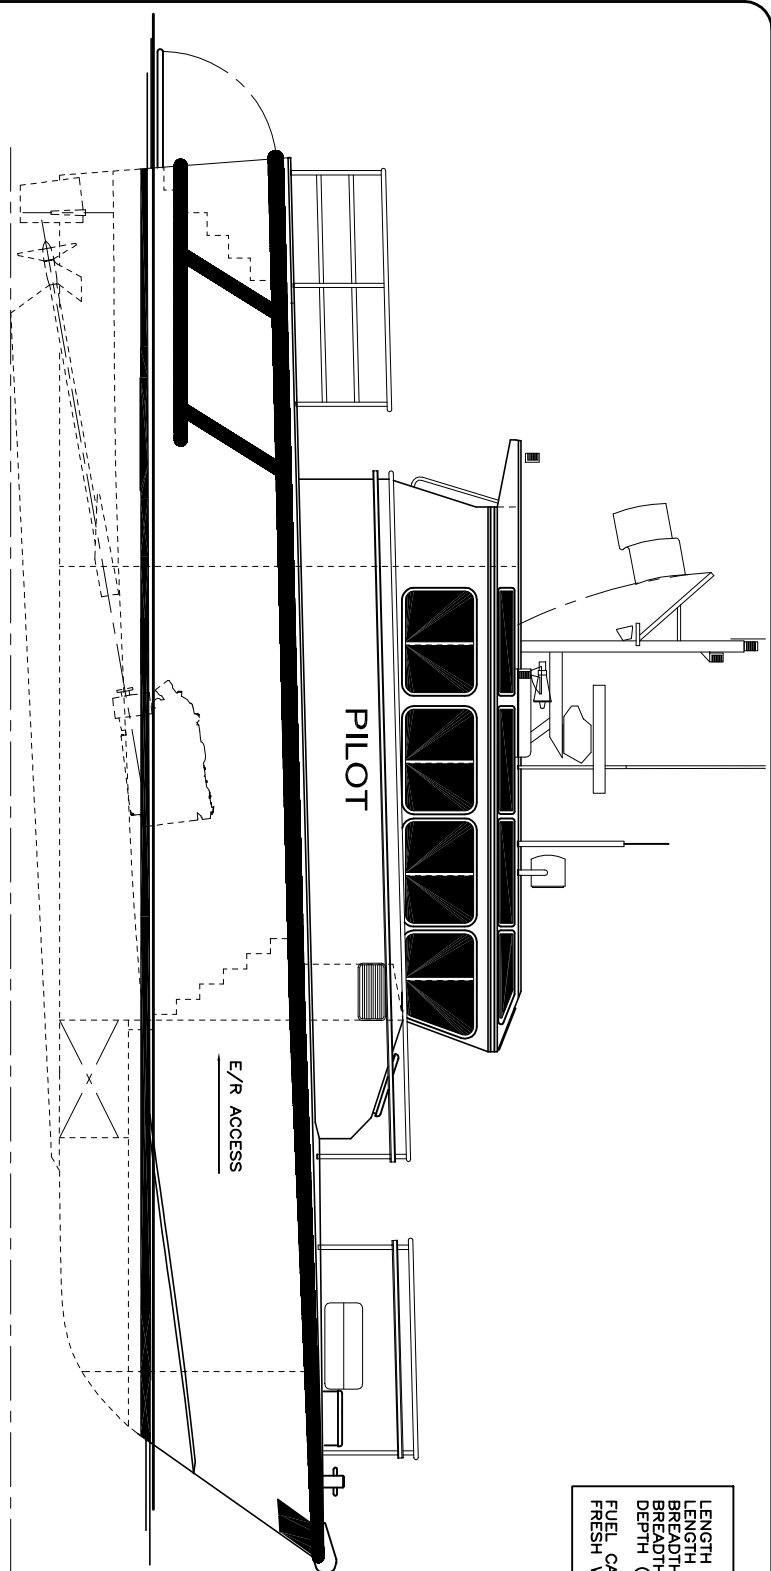

LENGTH OVERALL (HULL)	13.00	M
LENGTH DWL	11.83	M
BREADTH (MAX)	4.29	M
BREADTH (MLD)	4.10	M
DEPTH (MLD)	2.24	M
FUEL CAPACITY	2000	LITRES
FRESH WATER CAPACITY	200	LITRES

JLMD
GOLD COAST
NAVAL ARCHITECTS

P.O. BOX 326 MASTHEAD WAY
 SANCTUARY COVE QLD 4212
 AUSTRALIA
 TEL (07) 5577 9899
 FAX (07) 5577 8955
 WWW.JLMD.COM.AU

DATE 22/10/03
 DRAWN JLMD
 SCALE NTS
 DRG No. 895-G1a

TITLE
GENERAL ARRANGEMENT
 PROJECT
 13m MONOHULL PILOT BOAT